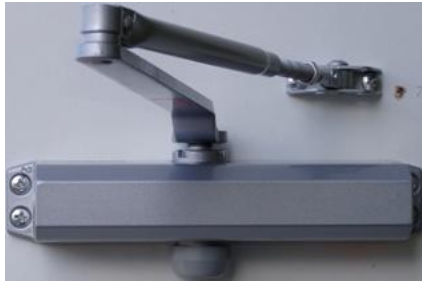

120x90x70 mm

K 740 BC Door Closer for Doors up to 85 kg with back check valve

Order Online Click [HERE](#)

Price R 1090.00 incl. (free delivery within 25 km of cape town cbd)

Household doors, office doors, wooden doors, aluminum doors, steel doors, steel gates.