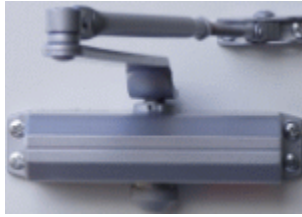

For online ordering and payment visit:

<http://www.capedoorclosers.co.za/wproducts.php>

K 720 Door Closer for Doors up to 45 kg

Order Online Click [HERE](#)

Price R 990.00 incl. (free delivery within 25 km of cape town cbd)

Household doors, office doors, wooden doors, aluminum doors, steel doors, steel gates

Installs on both right and left side.

Specification :

- Two independent closing speed adjustable valves.
- Three types of applications (Universal), standard, parallel, and top jamb
- Rack and pinion mechanism contained in a high tensile precision cast aluminum housing assures the highest quality
- Door Opening angle : 180 degrees
- Guarantee : 1 year
- Color : Aluminum

Model number & dimensions W x H of door Weight of door

K72:204 x 46.8 x 65.8mm 800 x 2100mm 25-45 kg K73:226 x 47.2 x 66.5 950 x 2100mm
40-65 kg